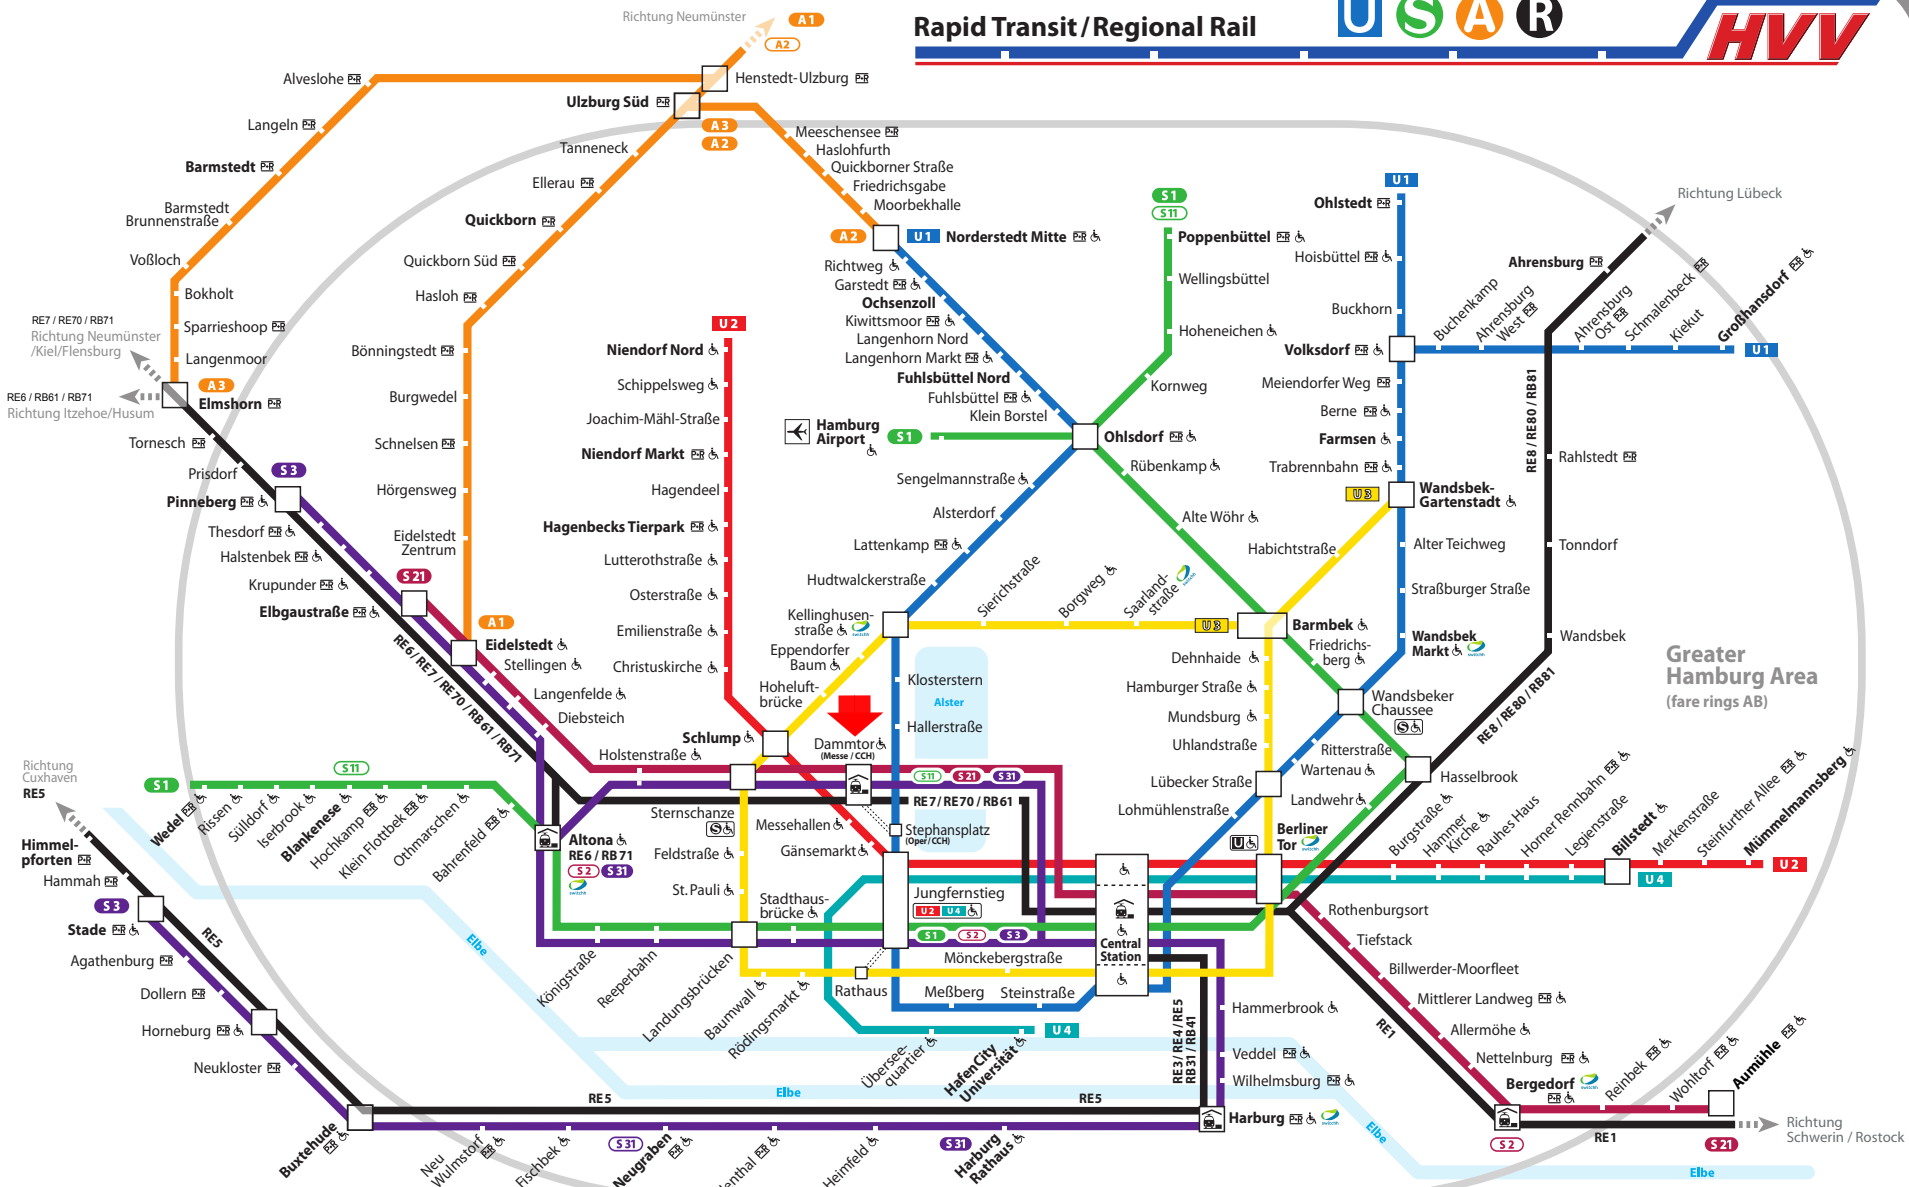

Rapid Transit / Regional Rail

limited services
S11 S2 S31 A2

RE Not all regional trains stop at all stations
switch Punkte
Main-Line Station

Rapid Transit-/Regional Rail Stations
Greater Hamburg Area Boundary
outside HVV network
park and ride

Timetables . Service

www.hvv.de

040-19 449